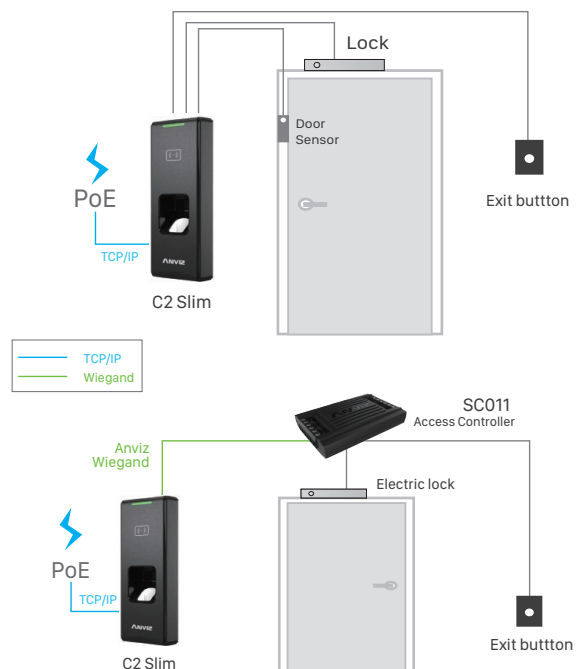

Technical Specifications

Capacity	Fingerprint Capacity	3,000
	Card Capacity	3,000
	Log Capacity	50,000
Interface	Comm.	TCP/IP, RS485
	Relay	1 Relay Output
	I/O	Wiegand Out&In, Door Sensor, Exit Button
Feature	Identification Mode	FP, Card
	Identification Time	<0.5 s
	Webserver	Support
Hardware	CPU	Industrial High Speed CPU
	Tamper Alarm	Support
	Sensor	Fingerprint Touch activation
	Scan Area	22m*18mm
	RFID Card	Standard EM RFID, Optional Mifare/HID Card
	Size (W * H * D)	50 * 159 * 25mm
	Temperature	-30 C ~ 60 C
	Power	DC 12V
	IP Grade	IP65

Features

- Small size with compact design
- Easy installation
- New generation sensor – hermetic, waterproof and dustproof
- BioNANO core fingerprint algorithm: High Performance and Reliability
- Easy user enrollment on the unit via Master Card or in the management software
- Identification mode: Fingerprint, Card, Fingerprint + Card
- Compatible with industrial standard RFID EM & Mifare
- Communicate with computer via PoE-TCP/IP and RS485
- Directly connect to lock control and door open sensor as a standalone access controller
- Standard Wiegand26 output
- Various communications(TCP/IP, RS485) are appropriate for multiple network deployment

Network Topology Illustration

- **Employee**
  Unify Employee management
- **Device**
  Quick Add, Easy Setting
- **Shift**
  Manual and intelligent shift schedule
- **Export**
  Flexible and Practical Report output

ANVIZ® Intelligent Security
Anviz Global Inc.
41656 Christy Street Fremont, Fremont, CA, 94538

Authorised Distributor
CONQUERI
+974 3382 7723 | sales@conqueri.com.qa