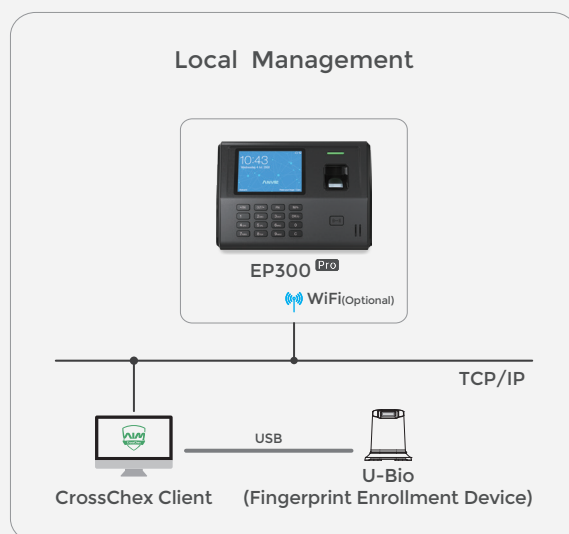

■ Features

1Ghz Linux Based CPU

The new Linux based 1Ghz processor ensures the 1:3000 comparison time less than 0.5 second.

Optional WIFI

The WiFi function ensures power on to work, and realize the flexible installation of the device.

Optional Bluetooth

Your mobile device will be the key with bluetooth function and you can realize shake open with ekey APP.

Battery

The long life battery ensuring up to 10 hours portable application.

Touch Active Fingerprint Sensor

The touch active sensor ensures the quick response for each detection and saving the total power consumption of the device.

Colorful LCD Screen

The Colorful LCD screen ensures the best interaction and user experiences.

Webserver

The Webserver ensures the easily quick connection and self management of the device

Cloud application

The web based cloud application let you access to the device by any mobile terminal for anytime from anywhere.

■ Key Specifications

User	3000
Card	3000
Record	100,000
Communication	Mini USB & USB Host, TCP/IP Optional WiFi/Bluetooth
Identification mode	finger, password, card(optional EM and Mifare)
Identification speed	<0.5s
Card reading distance	1~5cm (125KHz), 13.56MHz >2CM) for standard CR80 card
WebServer	Support
CPU	Linux 1G
RFID card	Optional EM and Mifare
working Temperature	-30°C~60°C
Humidity	20% to 90%
Power	DC5V/Optional Battery
Battery	1000MA

■ System configurations

Anviz Global Inc.

41656 Christy Street Fremont, Fremont, CA, 94538

©2021 Anviz Global Inc. Anviz and identifying product names and numbers herein are registered trademarks of Anviz Global Inc. All non-Anviz brands and product names are trademarks or registered trademarks of their respective companies. Product appearance, build status and/or specifications are subject to change without notice.

Authorised Distributor

CONQUERI

+974 3382 7723 | sales@conqueri.com.qa