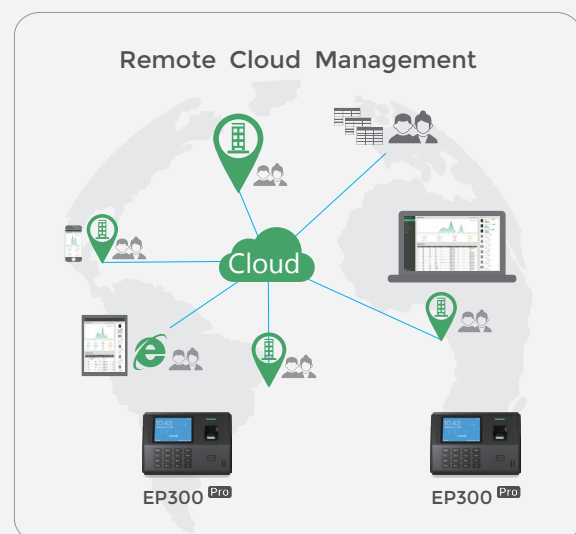

■ Features

1Ghz Linux Based CPU

The new Linux based 1Ghz processor ensures the 1:3000 comparison time less than 0.5 second.

Optional WIFI

The WiFi function ensures power on to work, and realize the flexible installation of the device.

Optional Bluetooth

Your mobile device will be the key with bluetooth function and you can realize shake open with ekey APP.

Battery

The long life battery ensuring up to 10 hours portable application.

Touch Active Fingerprint Sensor

The touch active sensor ensures the quick response for each detection and saving the total power consumption of the device.

Colorful LCD Screen

The Colorful LCD screen ensures the best interaction and user experiences.

Webserver

The Webserver ensures the easily quick connection and self management of the device

Cloud application

The web based cloud application let you access to the device by any mobile terminal for anytime from anywhere.

■ Key Specifications

User	3000
Card	3000
Record	100,000
Communication	Mini USB & USB Host, TCP/IP Optional WiFi/Bluetooth
Identification mode	finger, password, card(optional EM and Mifare)
Identification speed	<0.5s
Card reading distance	1~5cm (125KHz), 13.56MHz >2CM) for standard CR80 card
WebServer	Support
CPU	Linux 1G
RFID card	Optional EM and Mifare
working Temperature	-30°C~60°C
Humidity	20% to 90%
Power	DC5V/Optional Battery
Battery	1000MA

■ System configurations

Anviz Global Inc.

41656 Christy Street Fremont, Fremont, CA, 94538

©2021 Anviz Global Inc. Anviz and identifying product names and numbers herein are registered trademarks of Anviz Global Inc. All non-Anviz brands and product names are trademarks or registered trademarks of their respective companies. Product appearance, build status and/or specifications are subject to change without notice.

Authorised Distributor

CONQUERI

+974 3382 7723 | sales@conqueri.com.qa