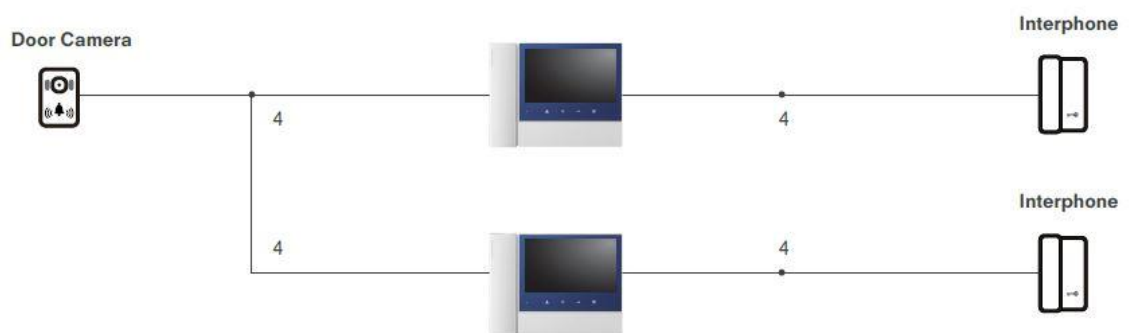

DOOR ENTRY

It creates a safer and more convenient living environment with entrance front door release control function.

FUNCTION

- Handset type design
- Video talk and door lock release enable
- Support 2 monitors, 1 cameras and 2 Interphones(CDV-70N)
- Support 2 monitors, 2 cameras and 2 Interphones(CDV-70N2)
- Memory storing in SD memory (SD Card is not included CDV-70NM)

SPECIFICATION

Power source	AC 100-240V, 50/60Hz	Mount type	7 inch TFT LCD
Operating temp.	Wall-mounted type	Wiring	Door camera : 4 wires Interphone : 4 wires
Distance	Door camera : 50m(0.65Ø) Interphone : 30m(0.65Ø)	Consumption	Max. 16W/standby 3W
Dimension(mm)	230(W)x180(H)x28(D)		

WIRING DIAGRAM

CDV-70N
CDV-70NM

CDV-70N2

DRC-40K

FUNCTION

- Illuminance sensor
- Wall-mounted type
- Built-in white LED
- Out door model
- House call and talk

SPECIFICATION

Power source	12V(From monitor)	Operating temp.	-10°C~50°C
Wiring	4 wires	Camera view angle	Horizontal 75°/ Vertical 55°
Distance	50m (Ø0.65)	Dimension(mm)	96(W)×155(H)×32(D)