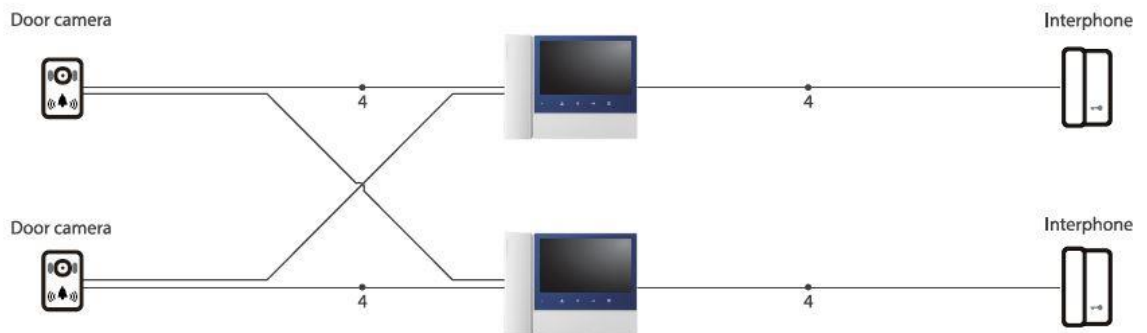

DOOR ENTRY

It creates a safer and more convenient living environment with entrance front door release control function.

FUNCTION

- Handset type design
- Video talk and door lock release enable
- Support 2 monitors, 1 cameras and 2 Interphones(CDV-70N)
- Support 2 monitors, 2 cameras and 2 Interphones(CDV-70N2)
- Memory storing in SD memory (SD Card is not included CDV-70NM)

SPECIFICATION

Power source	AC 100-240V, 50/60Hz	Mount type	7 inch TFT LCD
Operating temp.	Wall-mounted type	Wiring	Door camera : 4 wires Interphone : 4 wires
Distance	Door camera : 50m(0.65Ø) Interphone : 30m(0.65Ø)	Consumption	Max. 16W/standby 3W
Dimension(mm)	230(W)x180(H)x28(D)		

WIRING DIAGRAM

CDV-70N
CDV-70NM

CDV-70N2

DRC-40K

FUNCTION

- Illuminance sensor
- Wall-mounted type
- Built-in white LED
- Out door model
- House call and talk

SPECIFICATION

Power source	12V(From monitor)	Operating temp.	-10°C~50°C
Wiring	4 wires	Camera view angle	Horizontal 75°/ Vertical 55°
Distance	50m (Ø0.65)	Dimension(mm)	96(W)×155(H)×32(D)